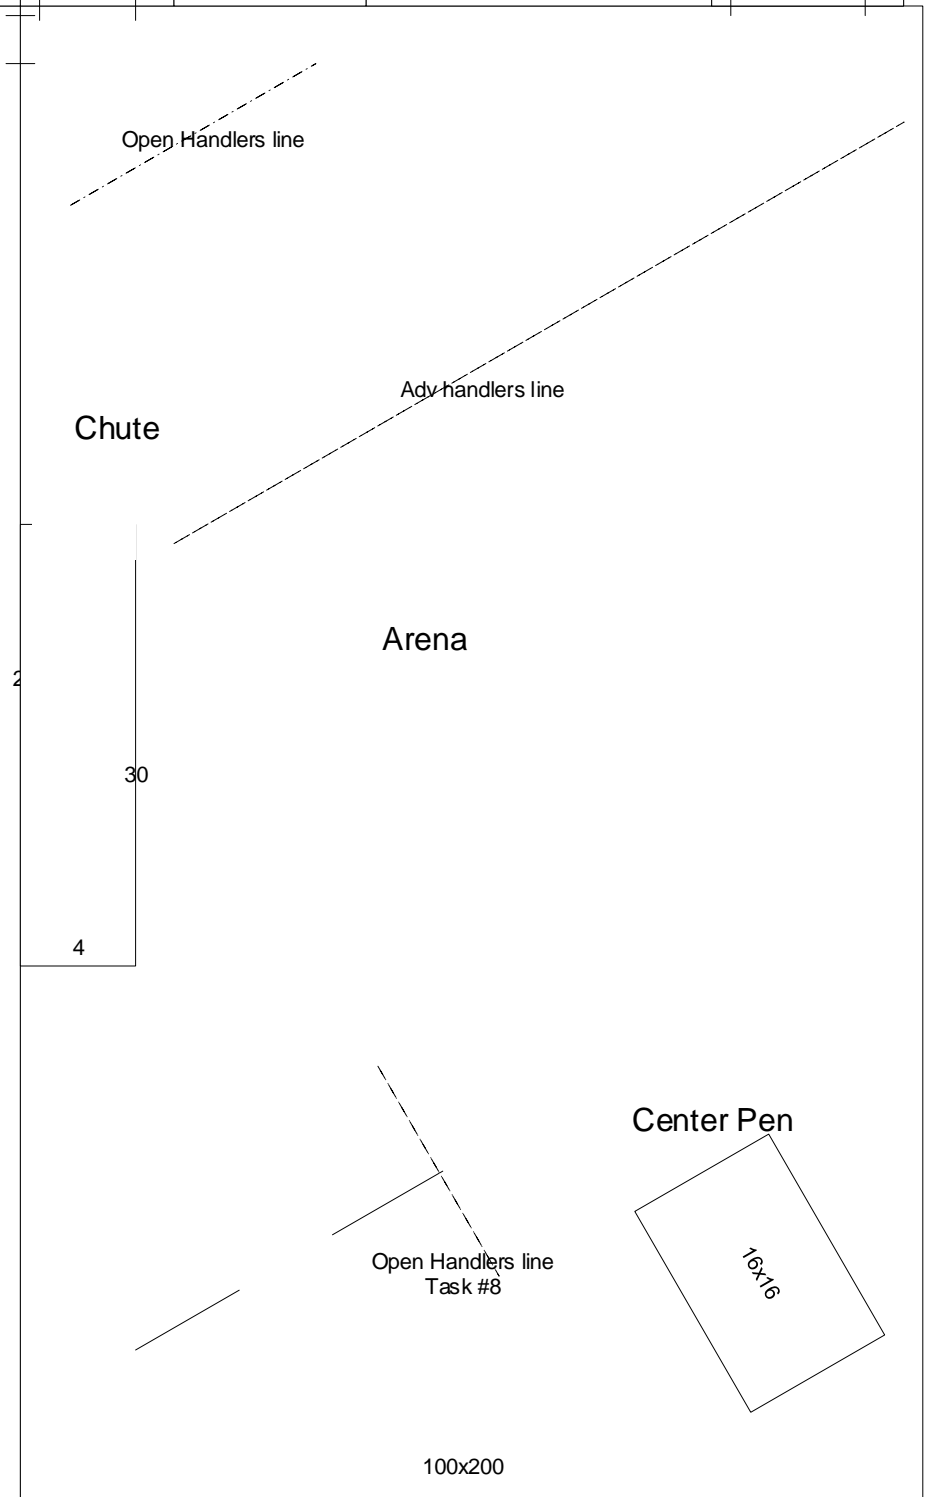

ASC of AZ Farm Trial April 4, 2019

Cattle Course

CATTLE

- 1.(25pts) Start in Pen #1 with 10 cattle. All levels will sort 3 marked & 2 others into Taken Pen. (sort)
- 2.(10pts) Do a Take Pen into arena. (pen)
- 3.(20pts) Put cattle in to chute, dog holds in chute and handler calls out 2 ear tag numbers and release stock. Put into Pen #3. (chute)
- 4.(5pts) Take cattle from Pen #1 into Take Pen and leave gate open. (pen)
- 5.(20pts) Leave dog at gate to hold cattle in Take Pen. Adv handler walks to marked Adv line, Open handler walks to marked open line and waits until judge calls a HOLD. (addition)
- 6.(5pts) Take cattle out of Take Pen and close gate, leave stock in arena. (pen)
- 7.(20pts) Gather: Adv handler send dog from side at Center pen. Open handler place dog at Center Pen - handler half way to stock. (gather)
- 8.(20pts) Put cattle in center pen, then take them out and drive thru panels. Adv handler must stay at center pen and drive cattle thru panels until cattle exit the panels. Open handler may accompany cattle, but must not cross the plane of the open handlers line until cattle exit the panels. (additional)
- 9.(5pts) Take cattle from Pen #3 and combine with cattle in arena, put all into Pen #4 thru Pen #3. (pen)

Time allotted 20 minutes

Tie Breaker #1 sort, #2 pen, #3 gather